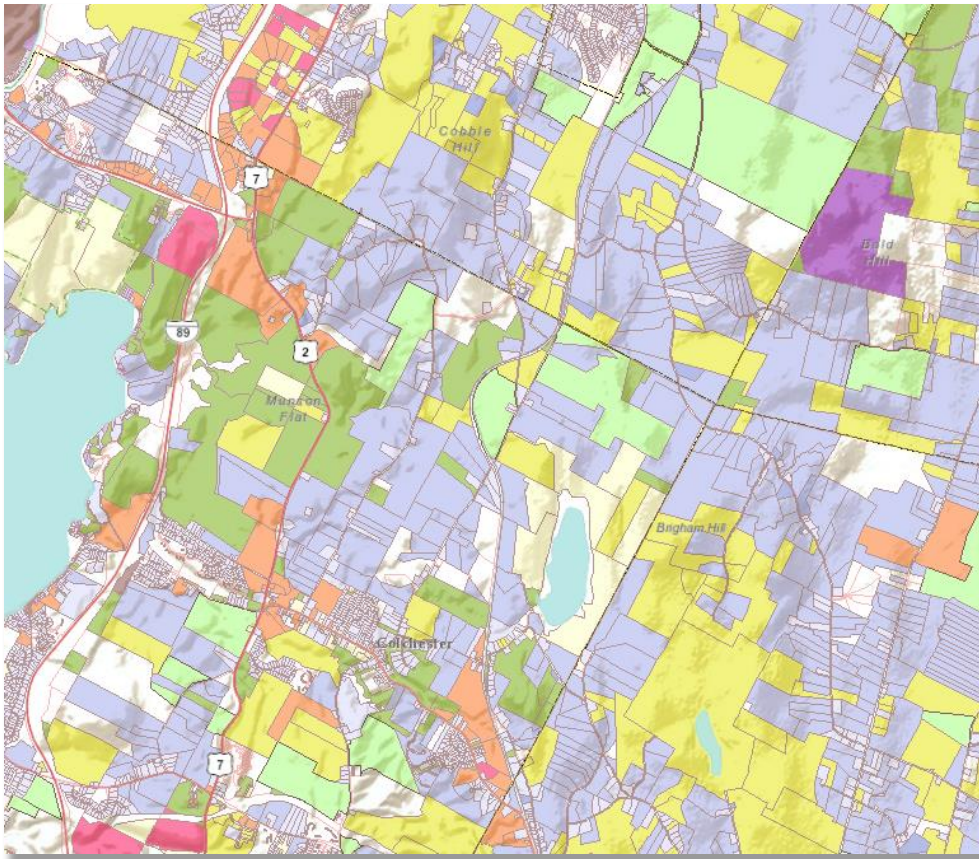

Examples of Parcel Data Linked to the Grand List

Parcels by Category

- Parcel Categories
- Residential-1
 - Residential-2
 - Mobile Home/landed
 - Mobile Home/un-landed
 - Seasonal-1
 - Seasonal-2
 - Farm
 - Commercial Apt
 - Commercial
 - Industrial
 - Utilities Electric
 - Utilities Other
 - Woodland
 - Other
 - Miscellaneous

Location of VTrans Parcels

Parcels Greater Than 250 Acres

LAND USE BY PARCEL FROM THE GRAND LIST FOR THE STATE OF VERMONT

Parcel Categories	
 Residential-1	 Commercial Apt
 Residential-2	 Commercial
 Mobile Home/landed	 Industrial
 Mobile Home/un-landed	 Utilities Electric
 Seasonal-1	 Utilities Other
 Seasonal-2	 Woodland
 Farm	 Other
	 Miscellaneous
	 Parcels not linked to the Grand List

COMPILED BY THE VERMONT AGENCY OF TRANSPORTATION
 POLICY, PLANNING & INTERMODAL DEVELOPMENT DIVISION
 MAPPING SECTION
 MONTPELIER, VERMONT 05602
 FEBRUARY 2017
 1:200,000