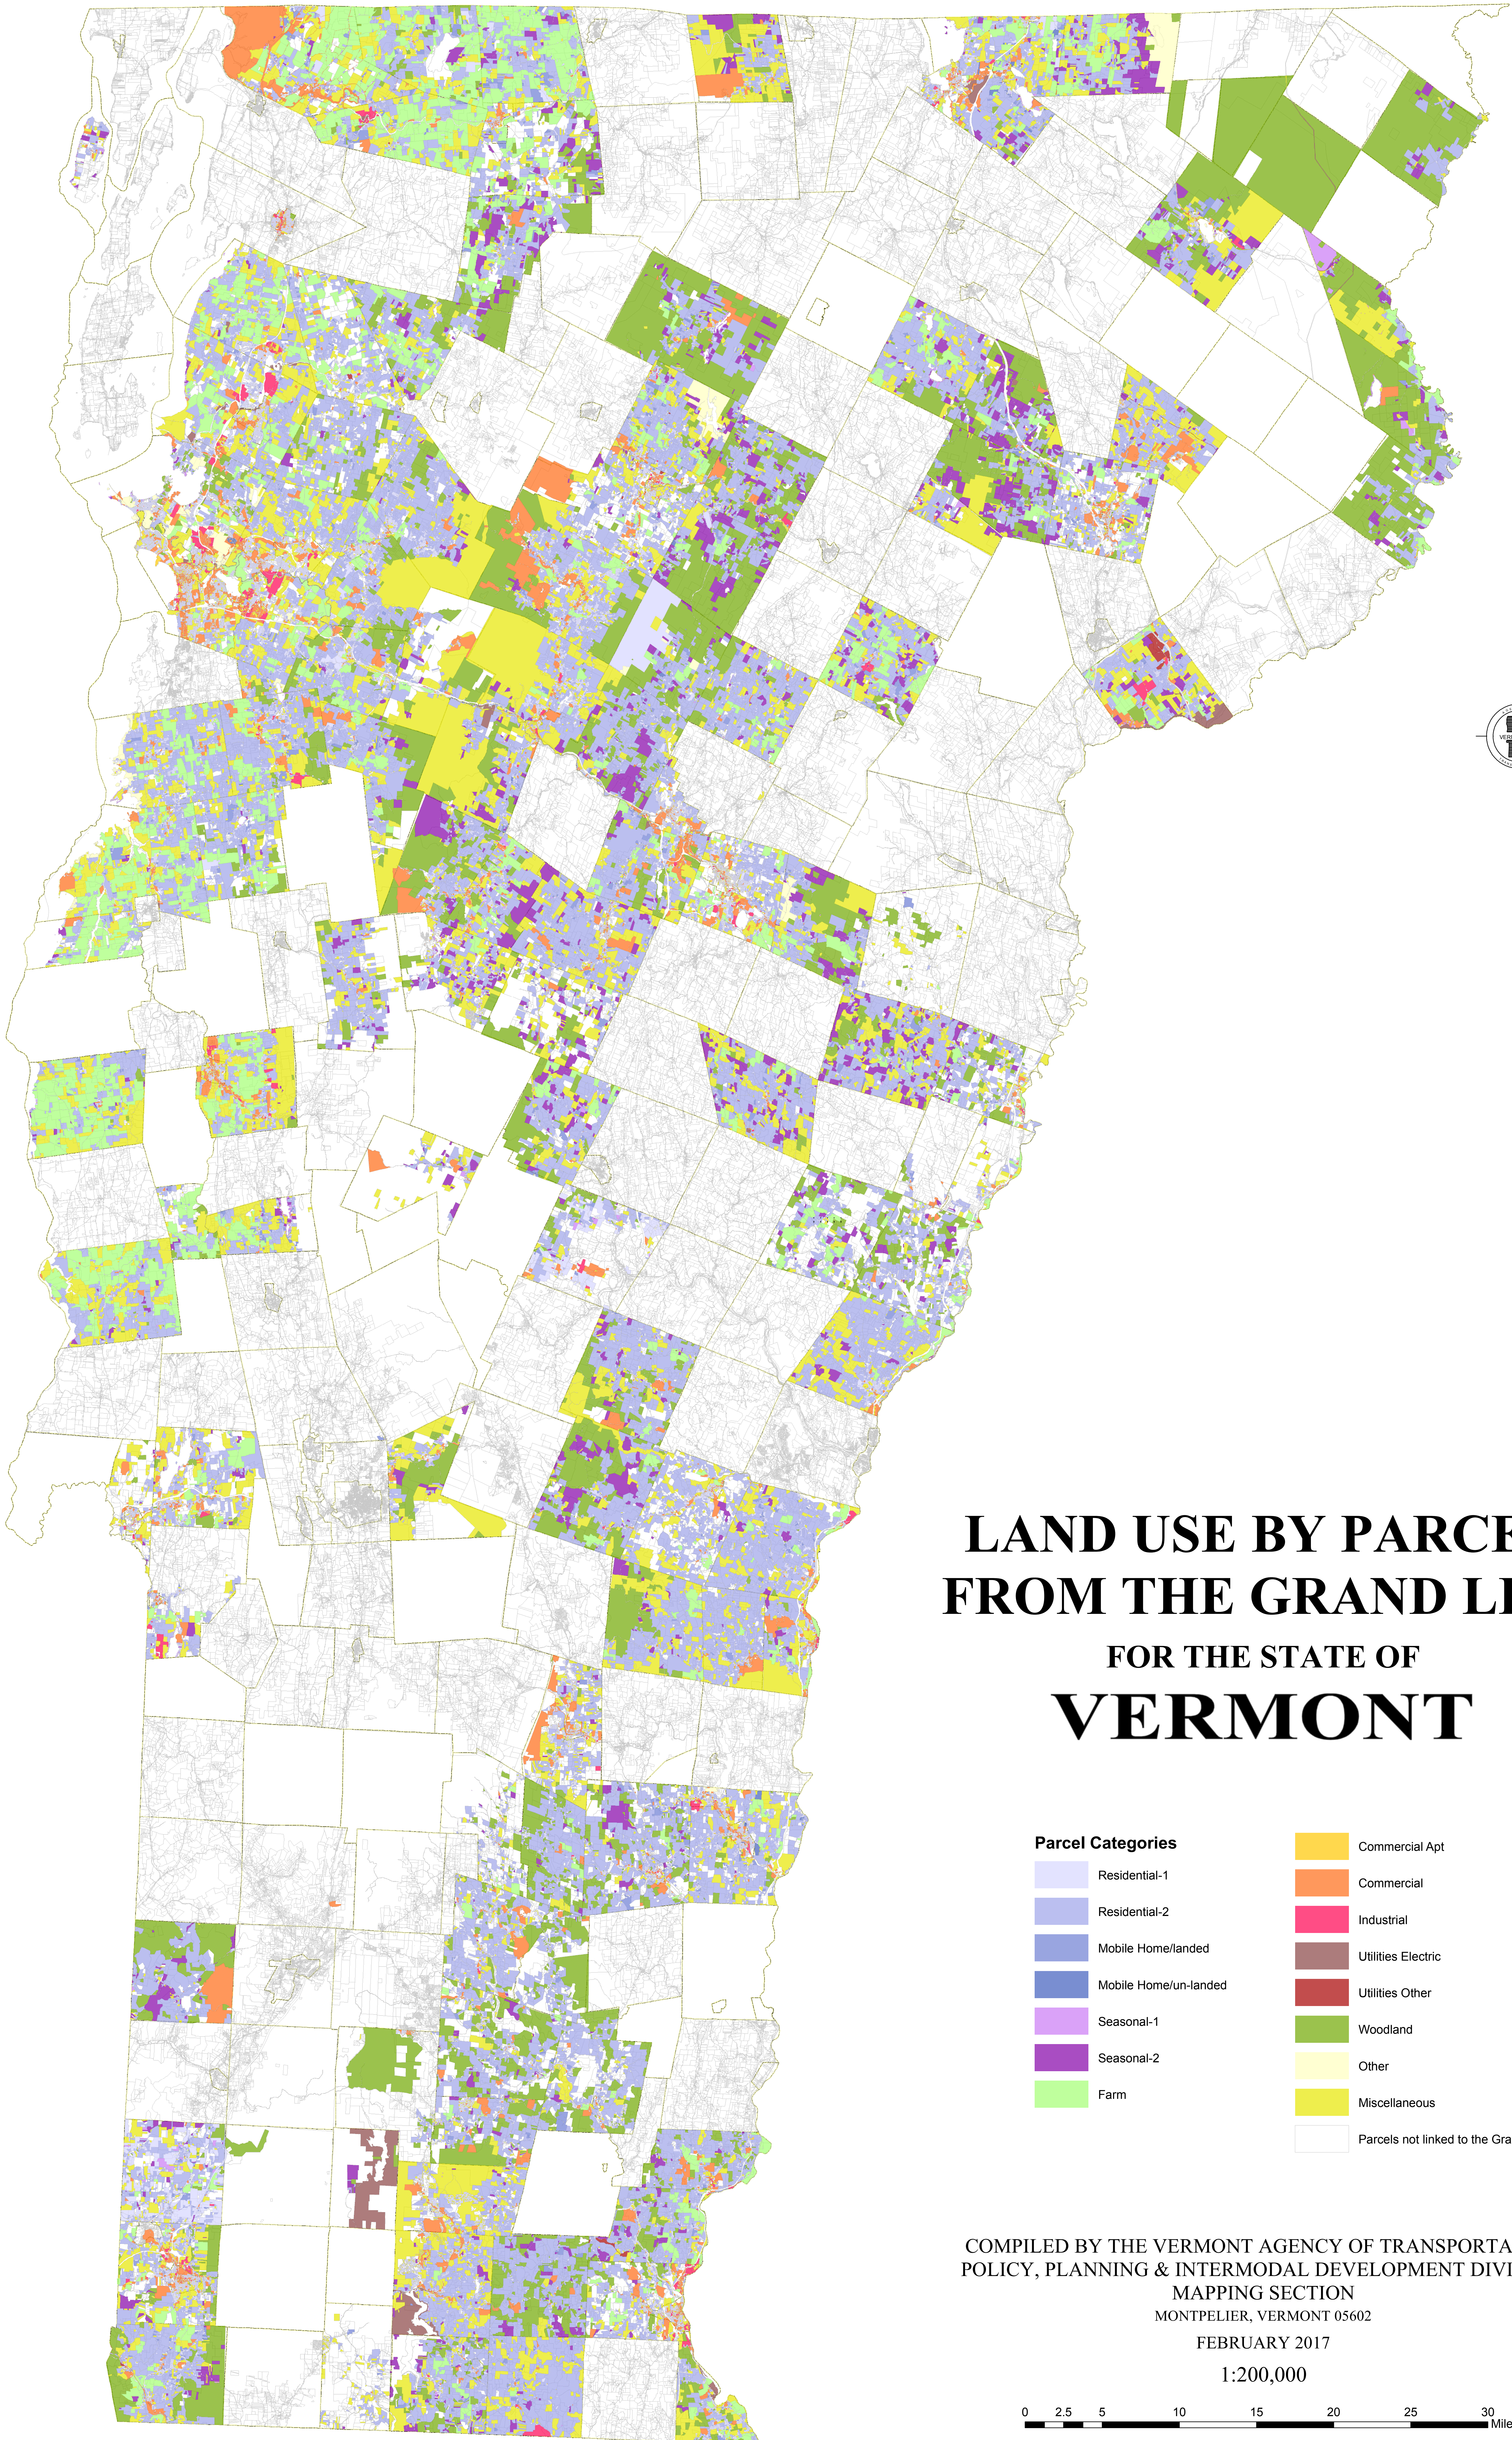

Examples of Parcel Data Linked to the Grand List

Parcels by Category

- Parcel Categories
- Residential-1
 - Residential-2
 - Mobile Home/landed
 - Mobile Home/un-landed
 - Seasonal-1
 - Seasonal-2
 - Farm
 - Commercial Apt
 - Commercial
 - Industrial
 - Utilities Electric
 - Utilities Other
 - Woodland
 - Other
 - Miscellaneous

Location of VTrans Parcels

Parcels Greater Than 250 Acres

LAND USE BY PARCEL FROM THE GRAND LIST FOR THE STATE OF VERMONT

Parcel Categories	
 Residential-1	 Commercial Apt
 Residential-2	 Commercial
 Mobile Home/landed	 Industrial
 Mobile Home/un-landed	 Utilities Electric
 Seasonal-1	 Utilities Other
 Seasonal-2	 Woodland
 Farm	 Other
	 Miscellaneous
	 Parcels not linked to the Grand List

COMPILED BY THE VERMONT AGENCY OF TRANSPORTATION
 POLICY, PLANNING & INTERMODAL DEVELOPMENT DIVISION
 MAPPING SECTION
 MONTPELIER, VERMONT 05602
 FEBRUARY 2017
 1:200,000